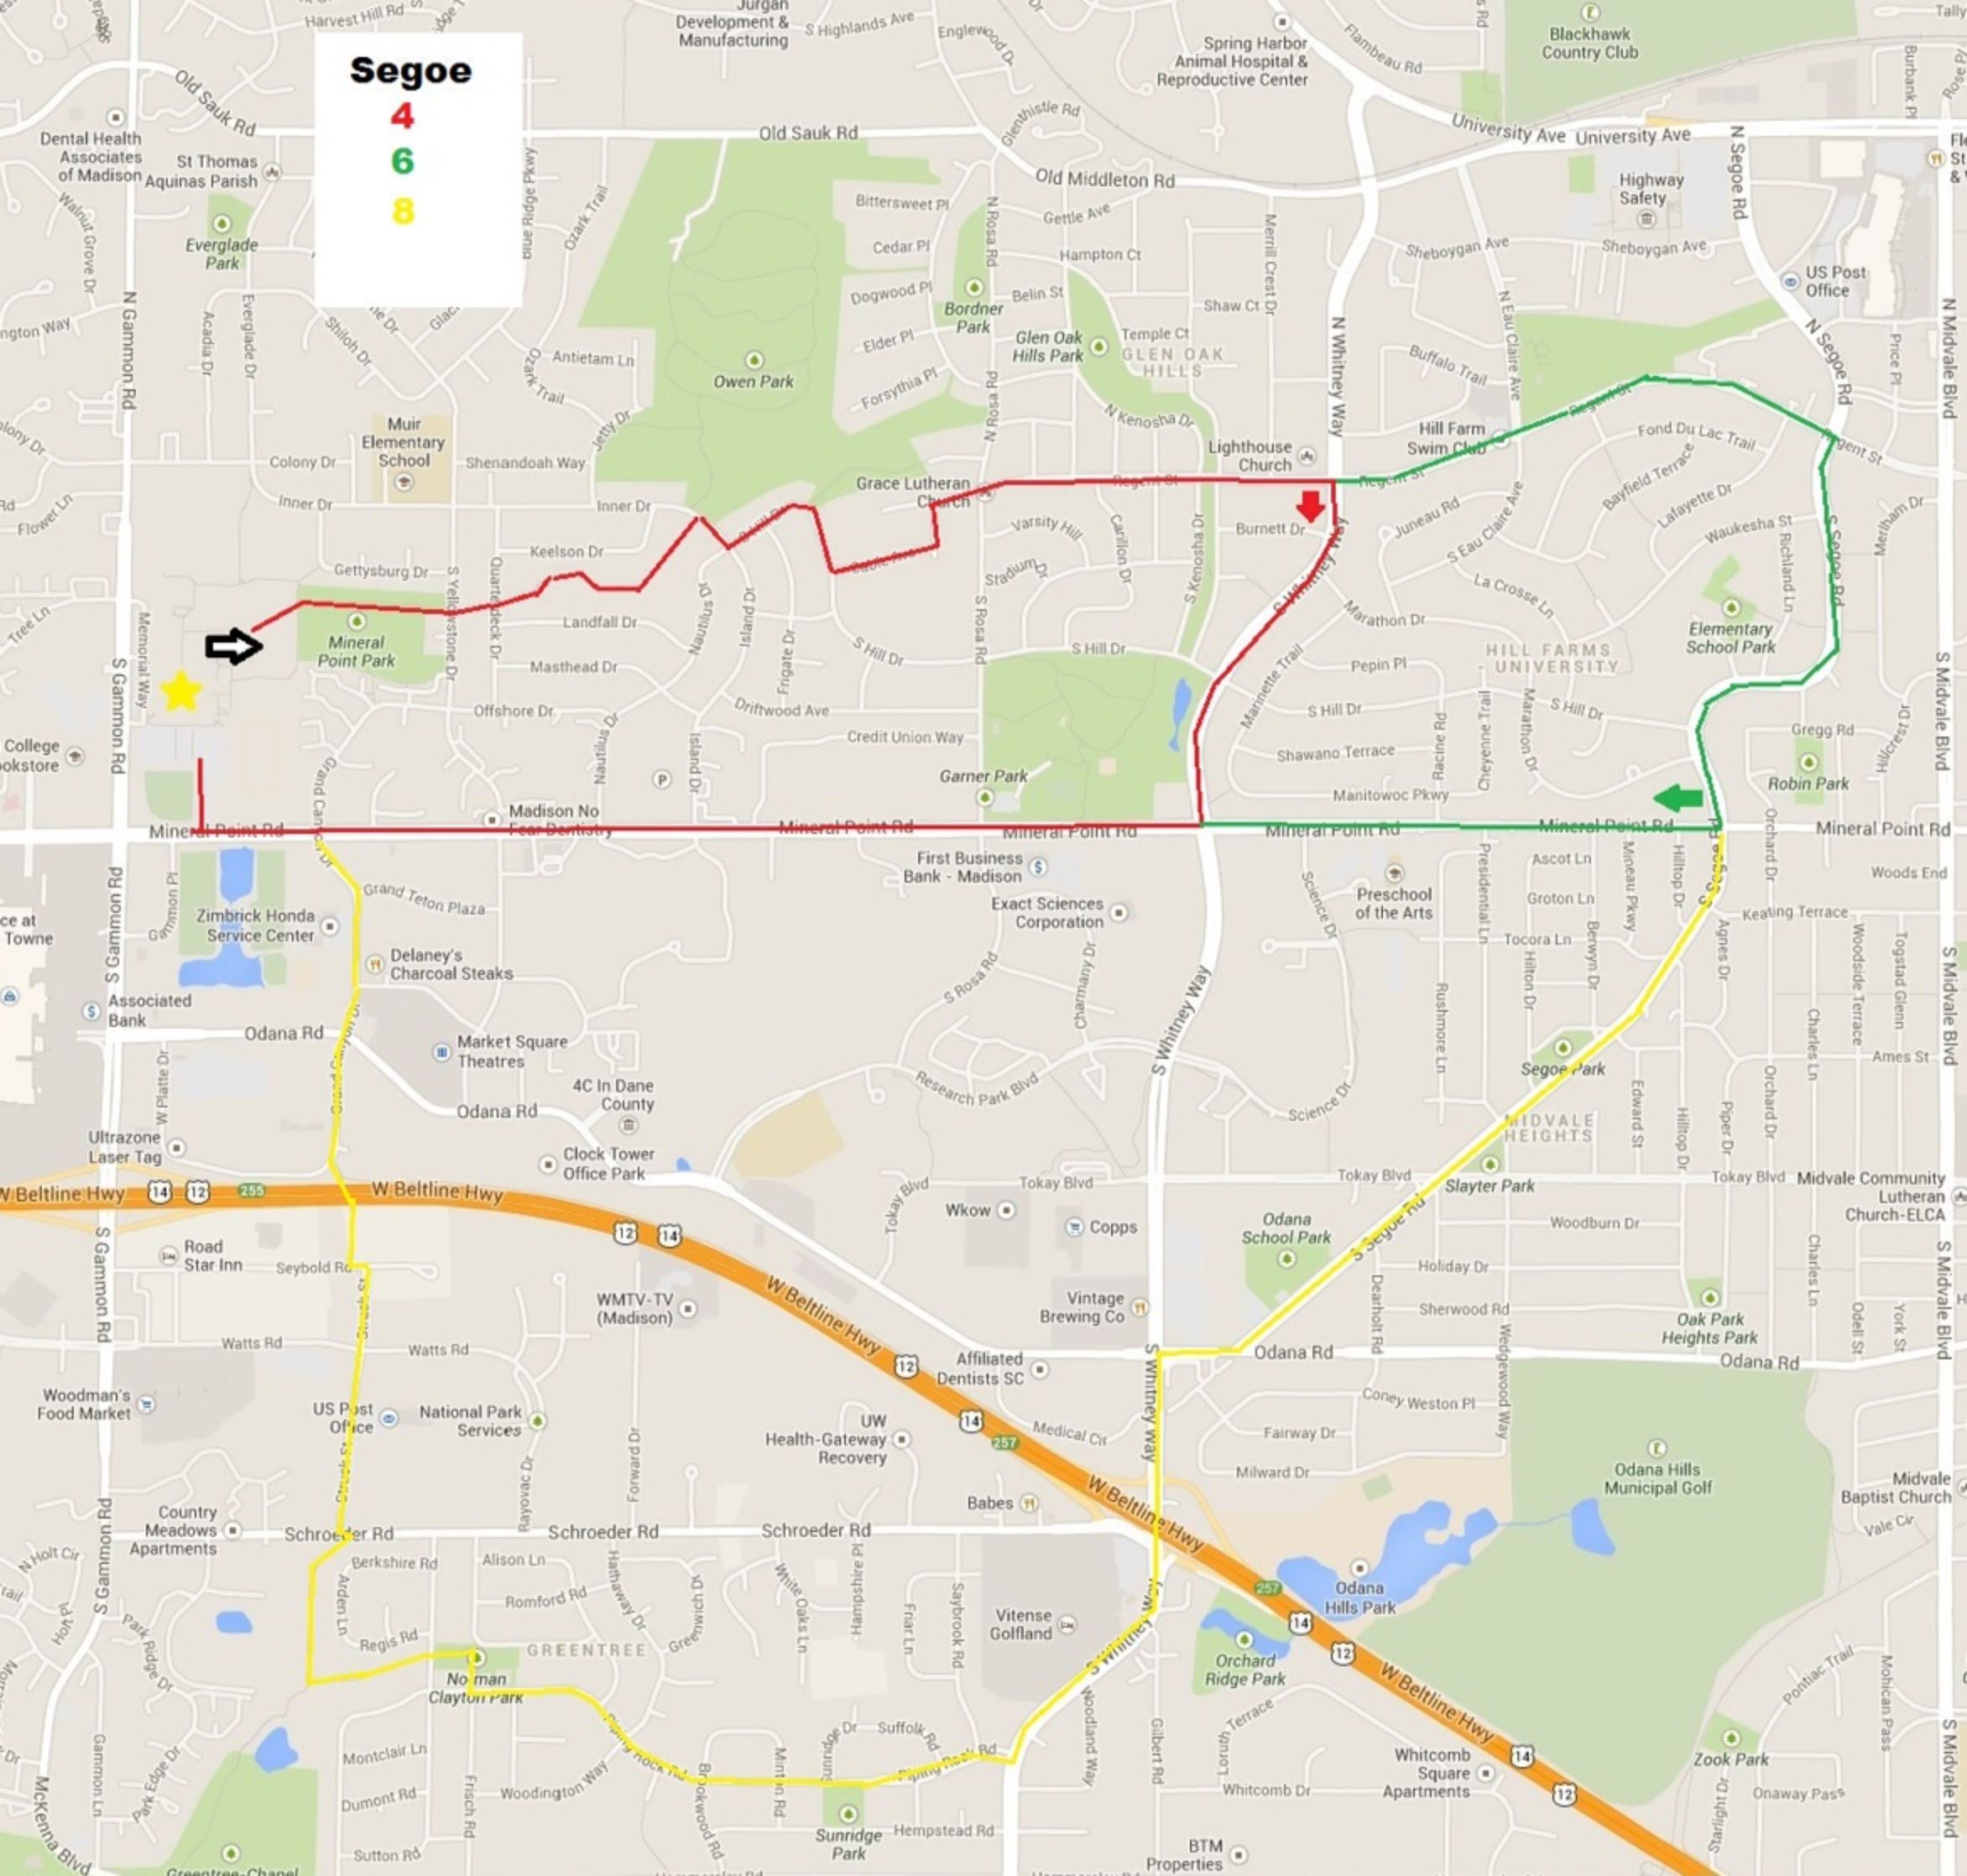

Elver
4
5
7
9

Mineral

Chapel

Public Park

Elver Park

Soccer Field 1

Softball Diamond 1

Rink

City of Madison Police Dept - West District

Raymond Rd

Mineral Point Challenge

- 4
- 6
- 8
- 9
- 10

High Point

3
5
6
7
9

Highlands

4

Segoe

- 4
- 6
- 8

Y - Run

3

5

7

9

Tornado