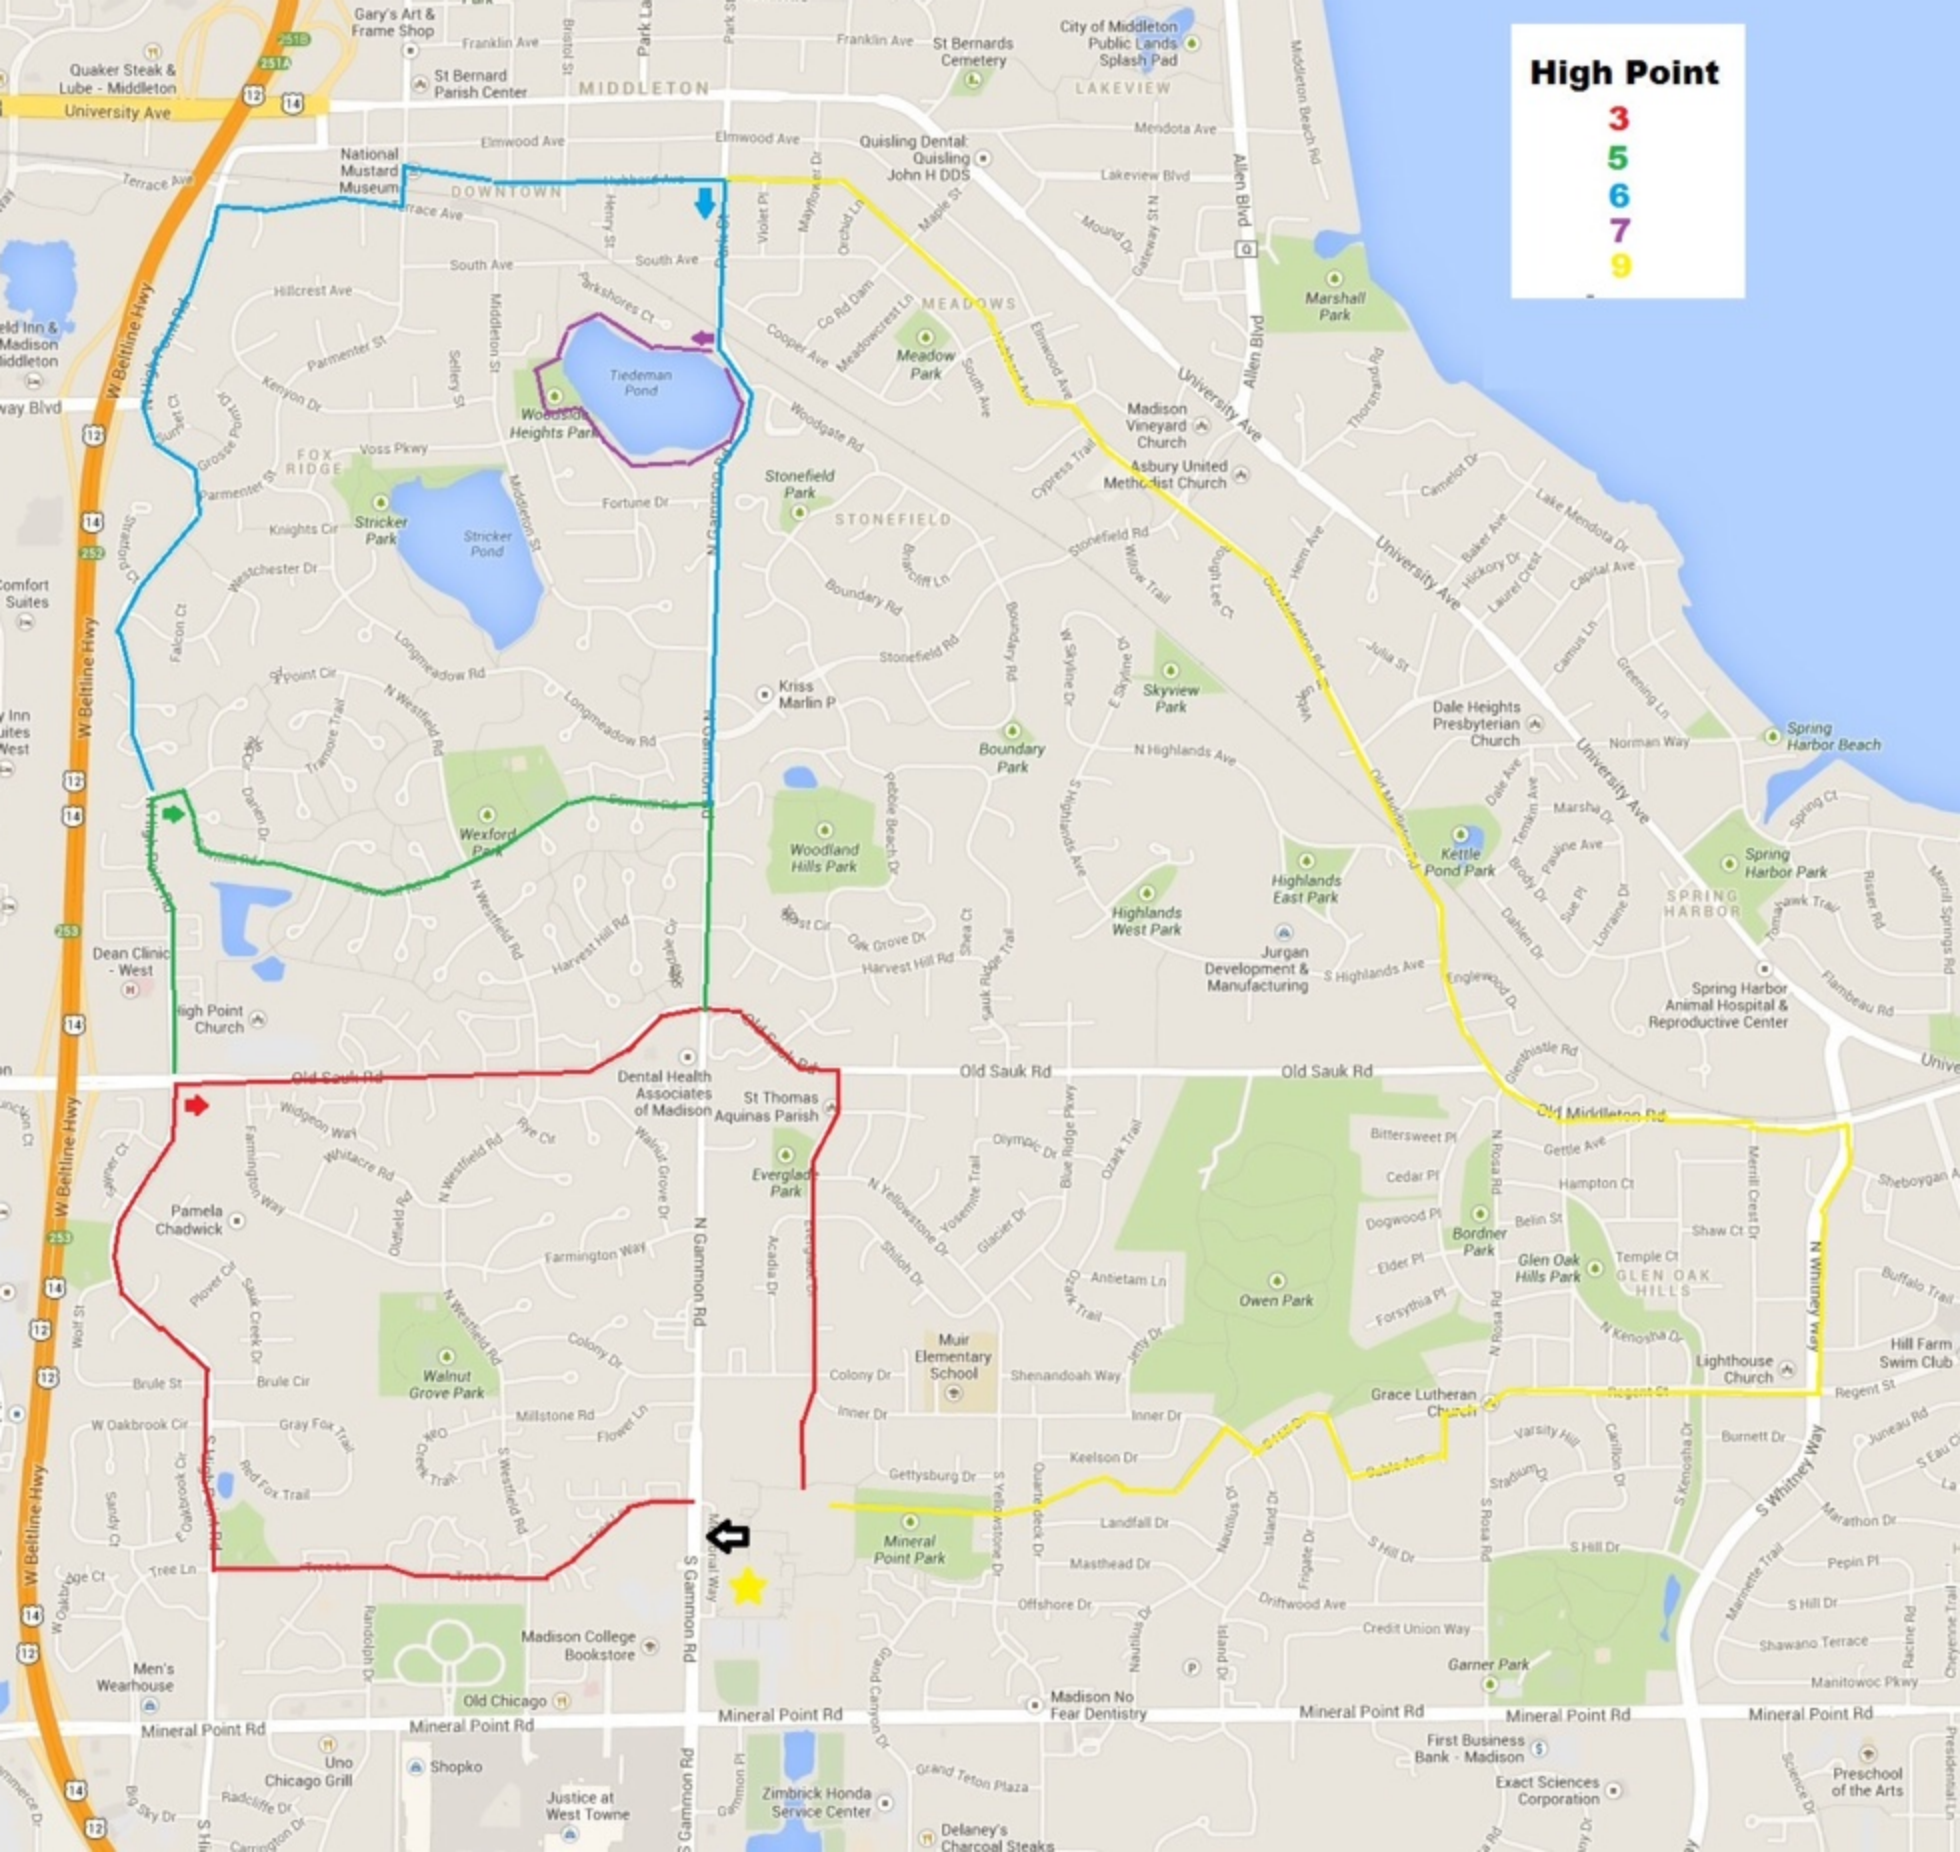

Elver
4
5
7
9

Mineral

Chapel

Public Park

Elver Park

Soccer Field 1

Softball Diamond 1

Rink

City of Madison Police Dept - West District

Raymond Rd

Mineral Point Challenge

- 4
- 6
- 8
- 9
- 10

High Point

3
5
6
7
9

Highlands

4

Segoe

- 4
- 6
- 8

Y - Run

3

5

7

9

Tornado