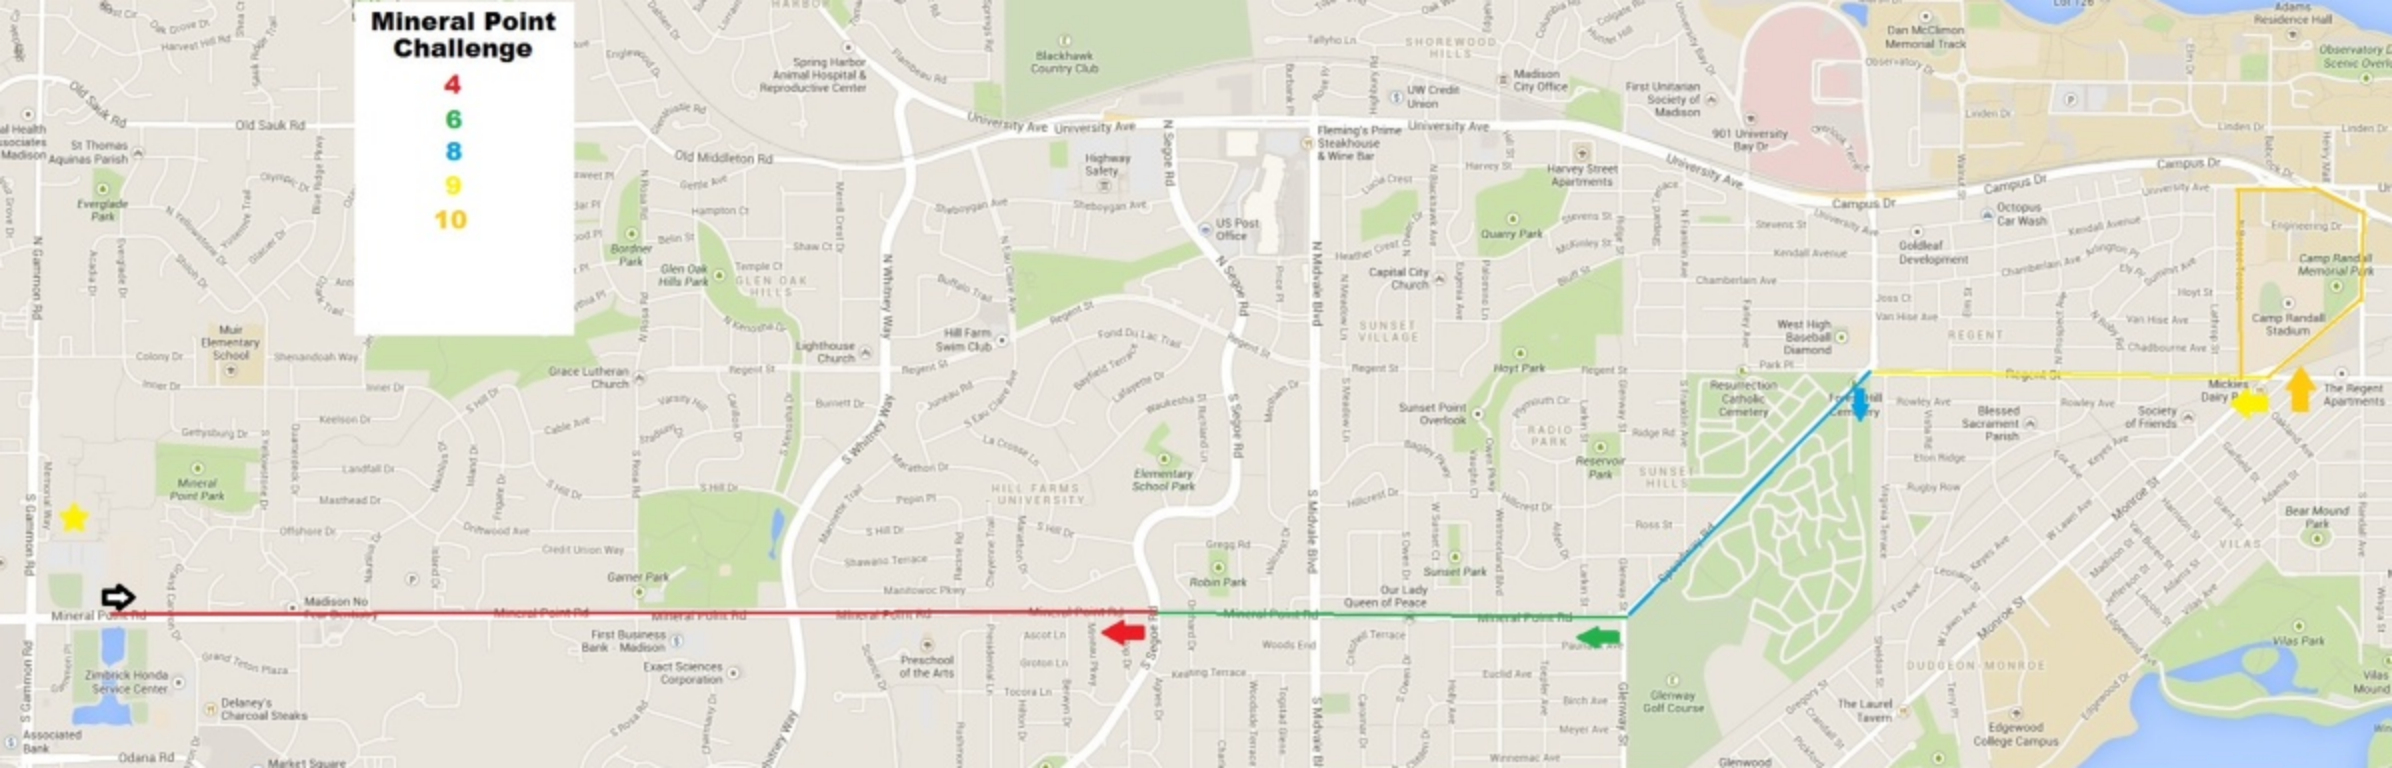

Elver
4
5
7
9

Mineral

Chapel

Public Park

Elver Park

Soccer Field 1

Softball Diamond 1

Rink

City of Madison Police Dept - West District

Raymond Rd

Mineral Point Challenge

- 4
- 6
- 8
- 9
- 10

High Point

3
5
6
7
9

Highlands

4